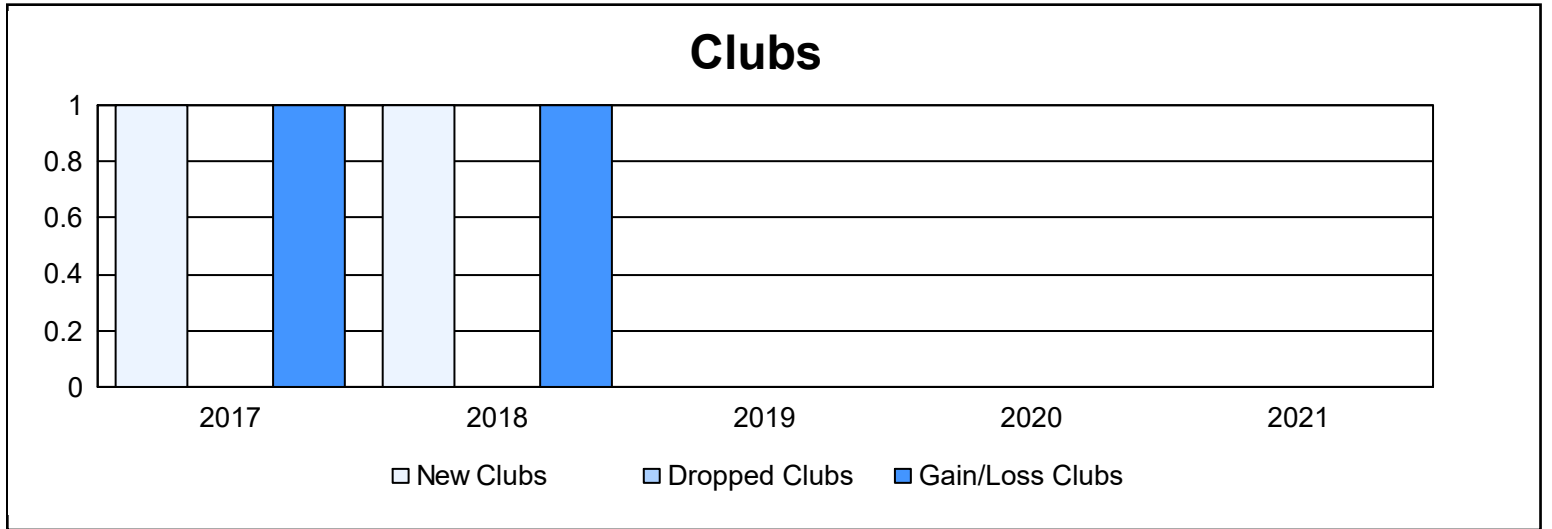

Year	New Clubs	Dropped Clubs	Gain/ Loss Clubs	New Members	Charter Members	Reinstate Members	Transfer Members	Total Member Added	Total Members Dropped	Gain/ Loss Members
2016-2017	1	0	1	70	52	3	8	133	104	29
2017-2018	1	0	1	100	20	1	10	131	104	27
2018-2019	0	0	0	89	5	2	8	104	94	10
2019-2020	0	0	0	62	0	0	4	66	82	-16
2020-2021	0	0	0	56	0	3	6	65	76	-11
<b>Average</b>	<b>0</b>	<b>0</b>	<b>0</b>	<b>75</b>	<b>15</b>	<b>2</b>	<b>7</b>	<b>100</b>	<b>92</b>	<b>8</b>

### Membership Composition June 2021 Cumulative