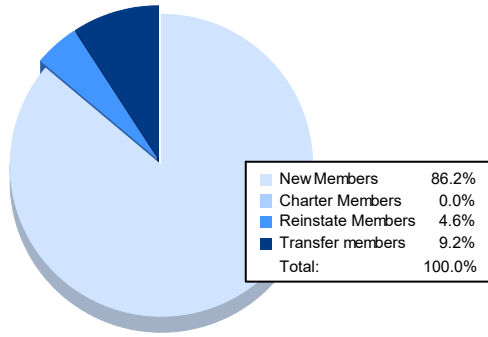

Year	New Clubs	Dropped Clubs	Gain/ Loss Clubs	New Members	Charter Members	Reinstate Members	Transfer Members	Total Member Added	Total Members Dropped	Gain/ Loss Members
2016-2017	1	0	1	70	52	3	8	133	104	29
2017-2018	1	0	1	100	20	1	10	131	104	27
2018-2019	0	0	0	89	5	2	8	104	94	10
2019-2020	0	0	0	62	0	0	4	66	82	-16
2020-2021	0	0	0	56	0	3	6	65	76	-11
<b>Average</b>	<b>0</b>	<b>0</b>	<b>0</b>	<b>75</b>	<b>15</b>	<b>2</b>	<b>7</b>	<b>100</b>	<b>92</b>	<b>8</b>

### Membership Composition June 2021 Cumulative