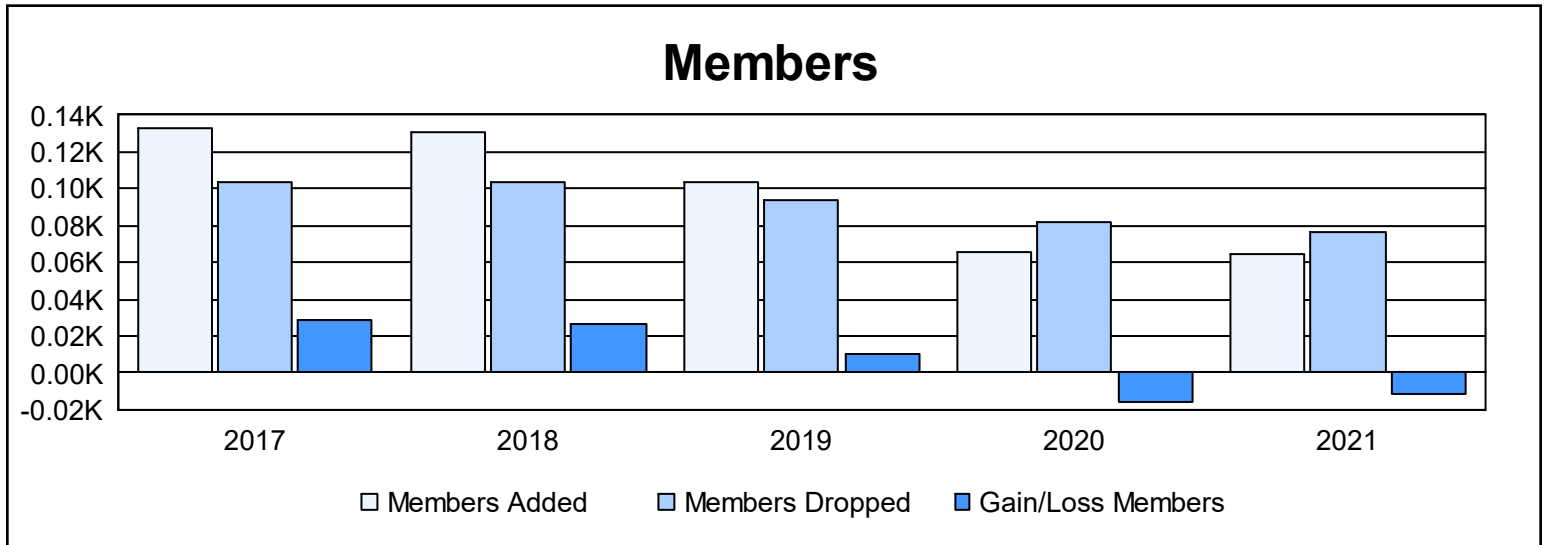

Year	New Clubs	Dropped Clubs	Gain/ Loss Clubs	New Members	Charter Members	Reinstate Members	Transfer Members	Total Member Added	Total Members Dropped	Gain/ Loss Members
2016-2017	1	0	1	70	52	3	8	133	104	29
2017-2018	1	0	1	100	20	1	10	131	104	27
2018-2019	0	0	0	89	5	2	8	104	94	10
2019-2020	0	0	0	62	0	0	4	66	82	-16
2020-2021	0	0	0	56	0	3	6	65	76	-11
<b>Average</b>	<b>0</b>	<b>0</b>	<b>0</b>	<b>75</b>	<b>15</b>	<b>2</b>	<b>7</b>	<b>100</b>	<b>92</b>	<b>8</b>

### Membership Composition June 2021 Cumulative